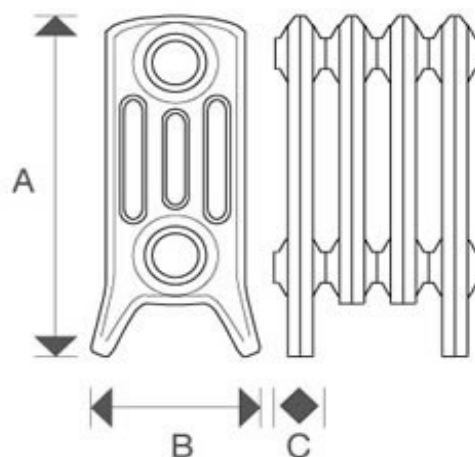

CRANE®

CRANE 4 Column 360mm Cast Iron Radiators

- CAST IN A EUROPEAN FOUNDRY
- ASSEMBLED IN GREAT BRITAIN
- GUARANTEED FOR 100 YEARS
- CARBON NEUTRAL
- PRESSURE TESTED TO 8 BAR
- TRADITIONAL DESIGN

Cast Iron Radiators from our CRANE 4 Column series are available in 5 traditional heights. At 360mm or 14inches these Cast Iron Radiators are the smallest in this series.

All CRANE Cast Iron Radiators are designed to compliment each other and are available in a range of traditional heights, sizes and finishes.

Section Height A	355mm
BTU's per section ($\Delta T=60^\circ$)	190
Watts per section ($\Delta T=60^\circ$)	56
Radiator Depth B	144mm
Section Length C	60mm