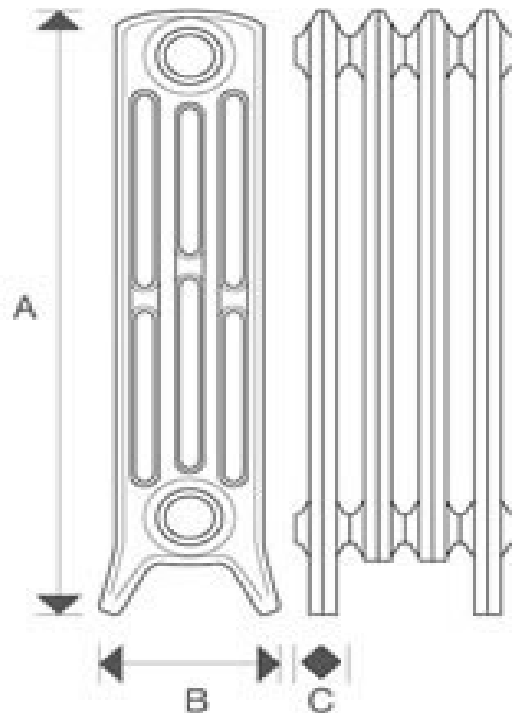

## CRANE 4 Column 660mm Cast Iron Radiators

- CAST IN A EUROPEAN FOUNDRY
- ASSEMBLED IN GREAT BRITAIN
- GUARANTEED FOR 100 YEARS
- CARBON NEUTRAL
- PRESSURE TESTED TO 8 BAR
- TRADITIONAL DESIGN

Cast Iron Radiators from our CRANE 4 Column series are available in 5 historic heights. The CRANE 4 column 660mm or 26inches height has been manufactured for generations.

All CRANE Cast Iron Radiators are designed to compliment each other and are available in a range of traditional heights, sizes and finishes.

Section Height A	655mm
BTU's per section ( $\Delta T=60^\circ$ )	358
Watts per section ( $\Delta T=60^\circ$ )	105
Radiator Depth B	144mm
Section Length C	60mm