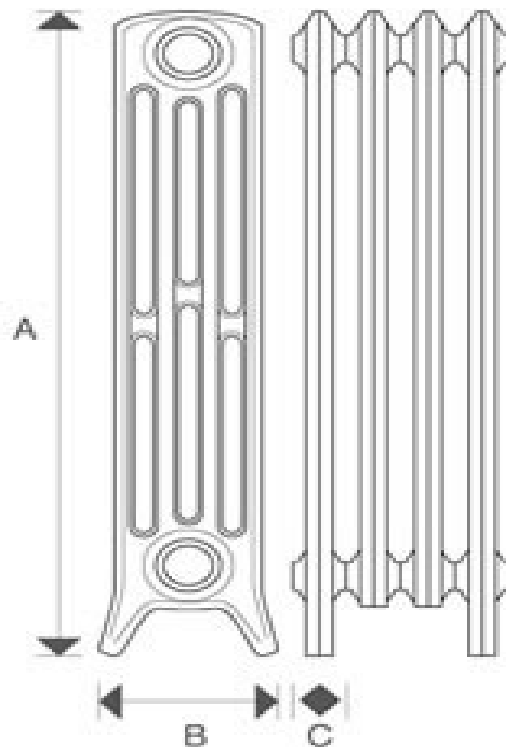

CRANE 4 Column 760mm Cast Iron Radiators

- CAST IN A EUROPEAN FOUNDRY
- ASSEMBLED IN GREAT BRITAIN
- GUARANTEED FOR 100 YEARS
- CARBON NEUTRAL
- PRESSURE TESTED TO 8 BAR
- TRADITIONAL DESIGN

Radiator at 760mm tall is perhaps the most popular of the 5 heights in our timeless range of CRANE 4 Column cast iron radiators.

All CRANE Cast Iron Radiators are designed to compliment each other and are available in a range of traditional heights, sizes and finishes.

Section Height A	762mm
BTU's per section ($\Delta T=60^\circ$)	413
Watts per section ($\Delta T=60^\circ$)	121
Radiator Depth B	144mm
Section Length C	60mm