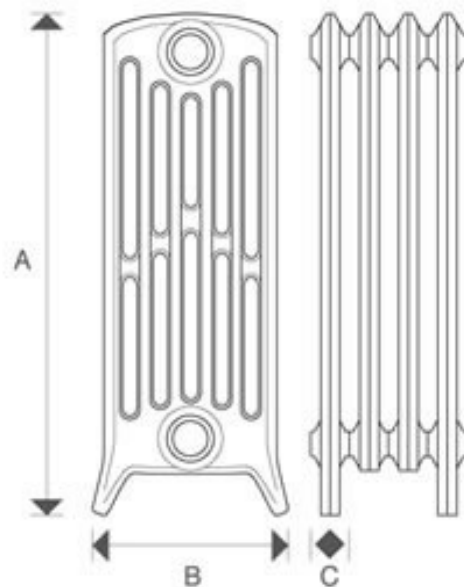

CRANE 6 Column 660mm Cast Iron Radiators

- CAST IN A EUROPEAN FOUNDRY
- ASSEMBLED IN GREAT BRITAIN
- GUARANTEED FOR 100 YEARS
- CARBON NEUTRAL
- PRESSURE TESTED TO 8 BAR
- TRADITIONAL DESIGN

Six Column Cast Iron Radiators from CRANE are available in 4 traditional heights. 6 Column 660mm CRANE Cast Iron Radiators have been assembled and manufactured for decades at this popular height.

Section Height A	655mm
BTU's per section ($\Delta T=60^\circ$)	518
Watts per section ($\Delta T=60^\circ$)	152
Radiator Depth B	221mm
Section Length C	60mm

Visit www.craneradiators.com to find your local stockist