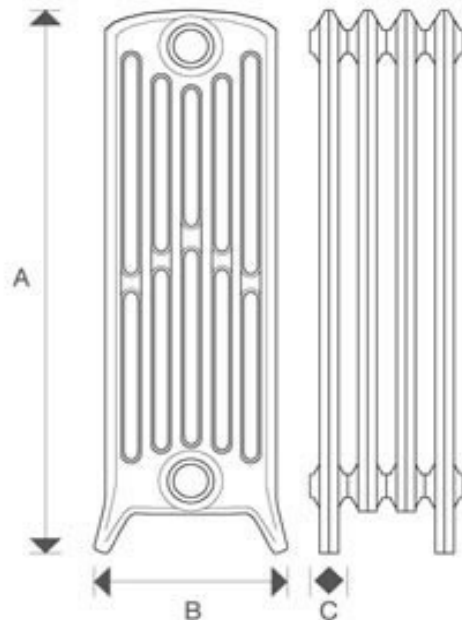

CRANE 6 Column 760mm Cast Iron Radiators

- CAST IN A EUROPEAN FOUNDRY
- ASSEMBLED IN GREAT BRITAIN
- GUARANTEED FOR 100 YEARS
- CARBON NEUTRAL
- PRESSURE TESTED TO 8 BAR
- TRADITIONAL DESIGN

6 Column CRANE Cast Iron Radiators at 760mm or 26 tall are a popular radiator in a range of settings. These high heat output CRANE Cast Iron Radiators are available in 4 historic heights.

Section Height A	762mm
BTU's per section ($\Delta T=60^\circ$)	605
Watts per section ($\Delta T=60^\circ$)	177
Radiator Depth B	221mm
Section Length C	60mm

Visit www.craneradiators.com to find your local stockist