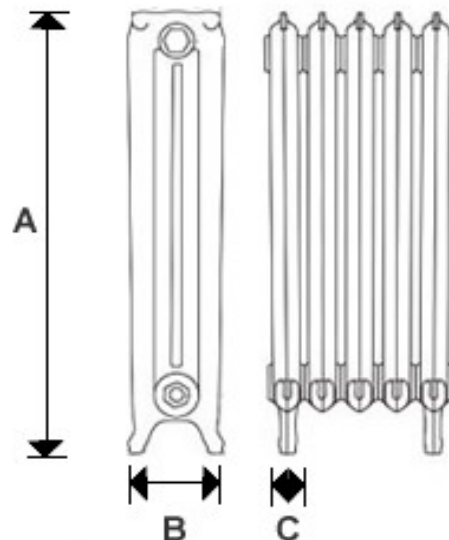

CRANE Baroque 660mm Cast Iron Radiators

- CAST IN A EUROPEAN FOUNDRY
- ASSEMBLED IN GREAT BRITAIN
- GUARANTEED FOR 100 YEARS
- CARBON NEUTRAL
- PRESSURE TESTED TO 8 BAR
- TRADITIONAL DESIGN

CRANE® Baroque Cast Iron Radiators are available in four heights. The traditional 660mm or 26 inch casting is perhaps the most popular in this series because of its elegant proportions and suitability for most settings.

This traditional range of cast iron radiators have a 100 year guarantee on all castings, a level of confidence that is only available with CRANE cast iron radiators.

Section Height A	660mm
BTU's per section ($\Delta T=60^\circ$)	432
Watts per section ($\Delta T=60^\circ$)	127
Radiator Depth B	184.5mm
Section Length C	76mm