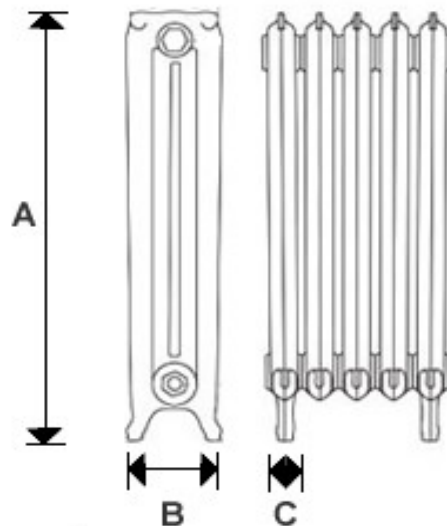

CRANE Baroque 760mm Cast Iron Radiators

- CAST IN A EUROPEAN FOUNDRY
- ASSEMBLED IN GREAT BRITAIN
- GUARANTEED FOR 100 YEARS
- CARBON NEUTRAL
- PRESSURE TESTED TO 8 BAR
- TRADITIONAL DESIGN

760mm tall CRANE® Baroque Cast Iron Radiators are also available in three other complimentary heights. The historic 30 inch casting was developed for large country houses, but looks equally at home in modern settings.

These beautiful cast iron radiators feature two columns of elegant scalloped decoration from the late Victorian period, delicately cast and with exquisite details. The stylised bohemian foliage extends from the middle of each section to the bottom of the feet and across the shoulders of each CRANE Cast Iron Radiator. A timeless design classic, made using original moulds using traditional techniques. CRANE Cast Iron Radiators have been used in stately homes and the finest homes since the early years of the 20th century.

This traditional range of cast iron radiators have a 100 year guarantee on all castings, a level of confidence that is only available with CRANE cast iron radiators.

Section Height A	760mm
BTU's per section ($\Delta T=60^\circ$)	432
Watts per section ($\Delta T=60^\circ$)	127
Radiator Depth B	m
Section Length C	76mm