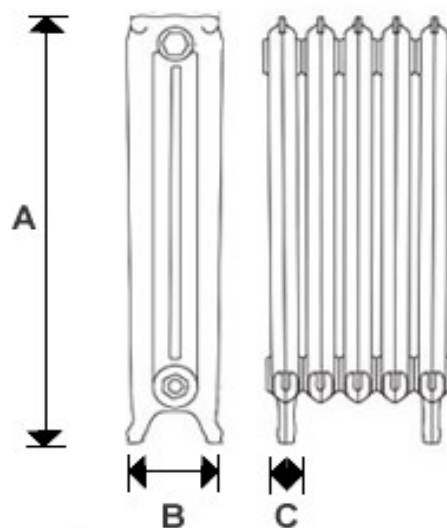

## CRANE Baroque 960mm Cast Iron Radiators

- CAST IN A EUROPEAN FOUNDRY
- ASSEMBLED IN GREAT BRITAIN
- GUARANTEED FOR 100 YEARS
- CARBON NEUTRAL
- PRESSURE TESTED TO 8 BAR
- TRADITIONAL DESIGN

CRANE® Baroque Cast Iron Radiators are available in 4 complimentary heights allowing you to use this beautiful decorative casting throughout your home. The tall elegant 960mm or 38inch casting has been manufactured for those rooms that require the highest heat output possible. These stylish cast iron radiators deliver a high heat output and are a beautiful feature in any room.

This traditional range of cast iron radiators have a 100 year guarantee on all castings, a level of confidence that is only available with CRANE cast iron radiators.

Section Height A	960mm
BTU's per section ( $\Delta T=60^\circ$ )	606
Watts per section ( $\Delta T=60^\circ$ )	178
Radiator Depth B	184.5mm
Section Length C	76mm