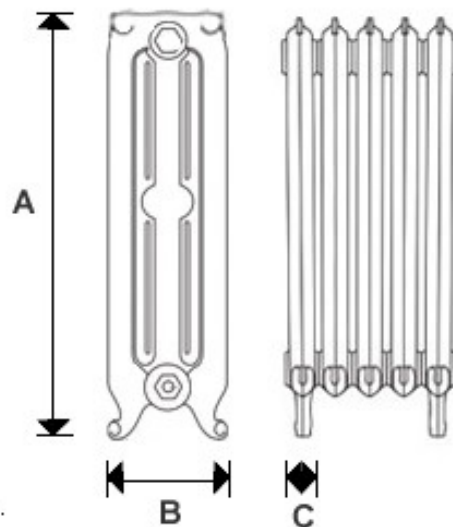

Visit www.craneradiators.com to find your local stockist